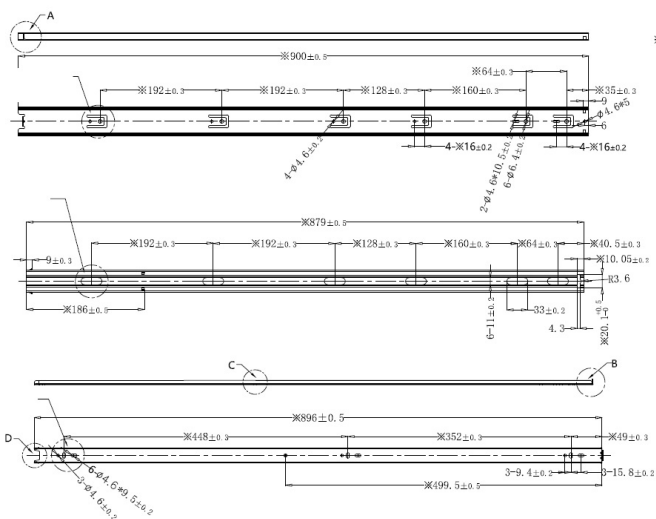

PRODUCT SHEET

Description:

Drawer Slide NJ4500, 900mm Full Extension, Zinc Plated, Load Capacity 35kg.

Item number:

16.13.291-0

Units	Box	Carton	HS Code	Barcode
Pair	1	10	8302420090	
				5704866515528

SISO A/S