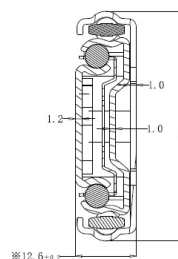

PRODUCT SHEET

Description:

Drawer Slide NJ4500, 900mm Full Extension, Zinc Plated, Load Capacity 35kg.

Item number:

16.13.291-0

Units	Box	Carton	HS Code	Barcode
Pair	1	10	8302420090	
				5704866515528

SISO A/S